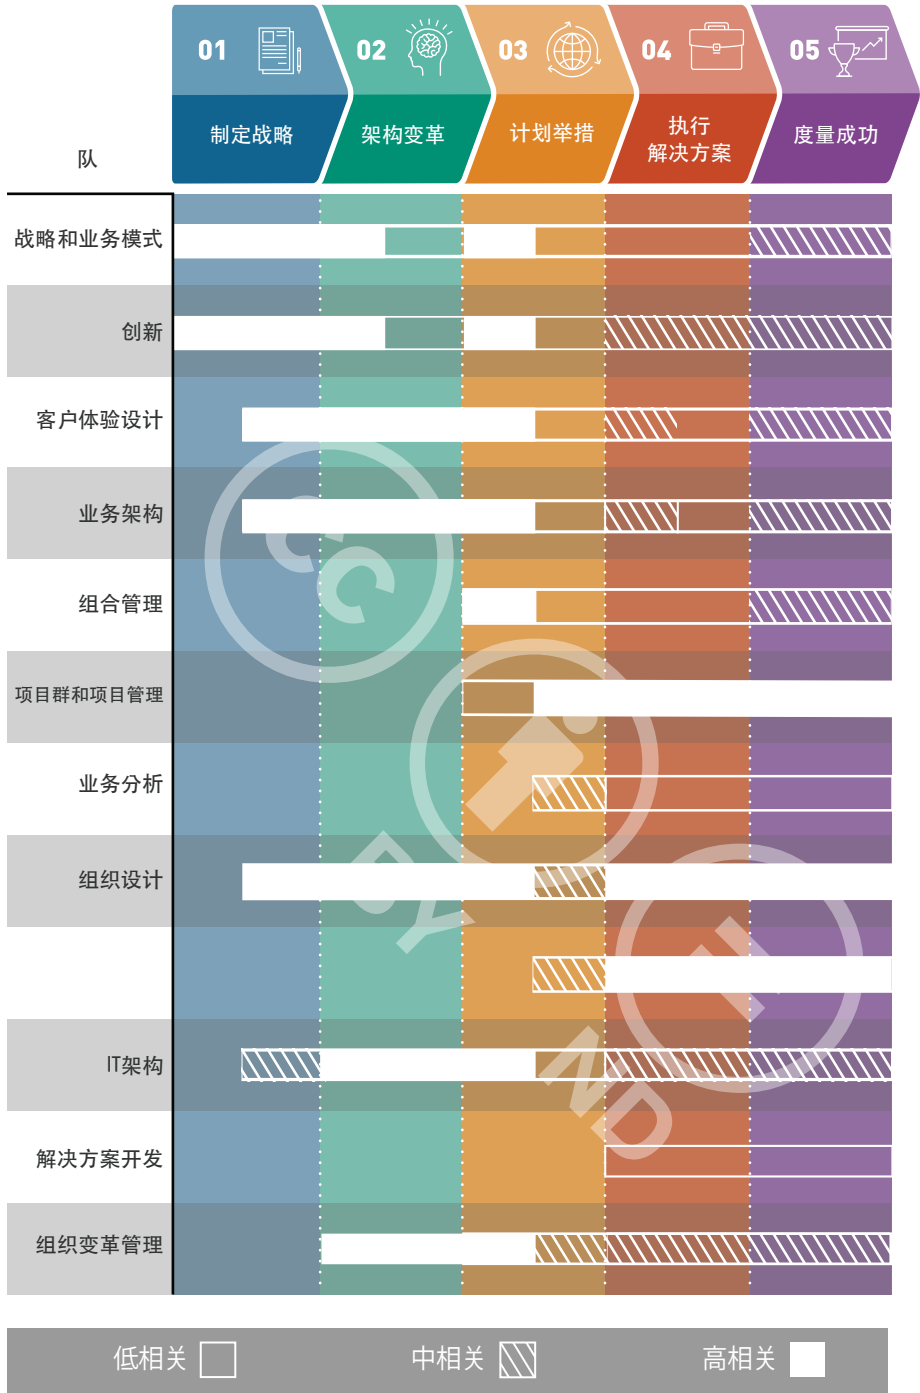

Figure 4.1: 团队全程参与战略执行

翻译 傅盛, 19 June 2022
Translated by Sheng Fu

Original diagram appears in *Strategy To Reality*, © 2023 Whynde Kuehn. The diagram is licensed under **Creative Commons Attribution-NoDerivatives 4.0 International (CC BY-ND 4.0)**. This license allows reusers to copy and distribute the material in any medium or format in unadapted form only. Please attribute work to Whynde Kuehn.