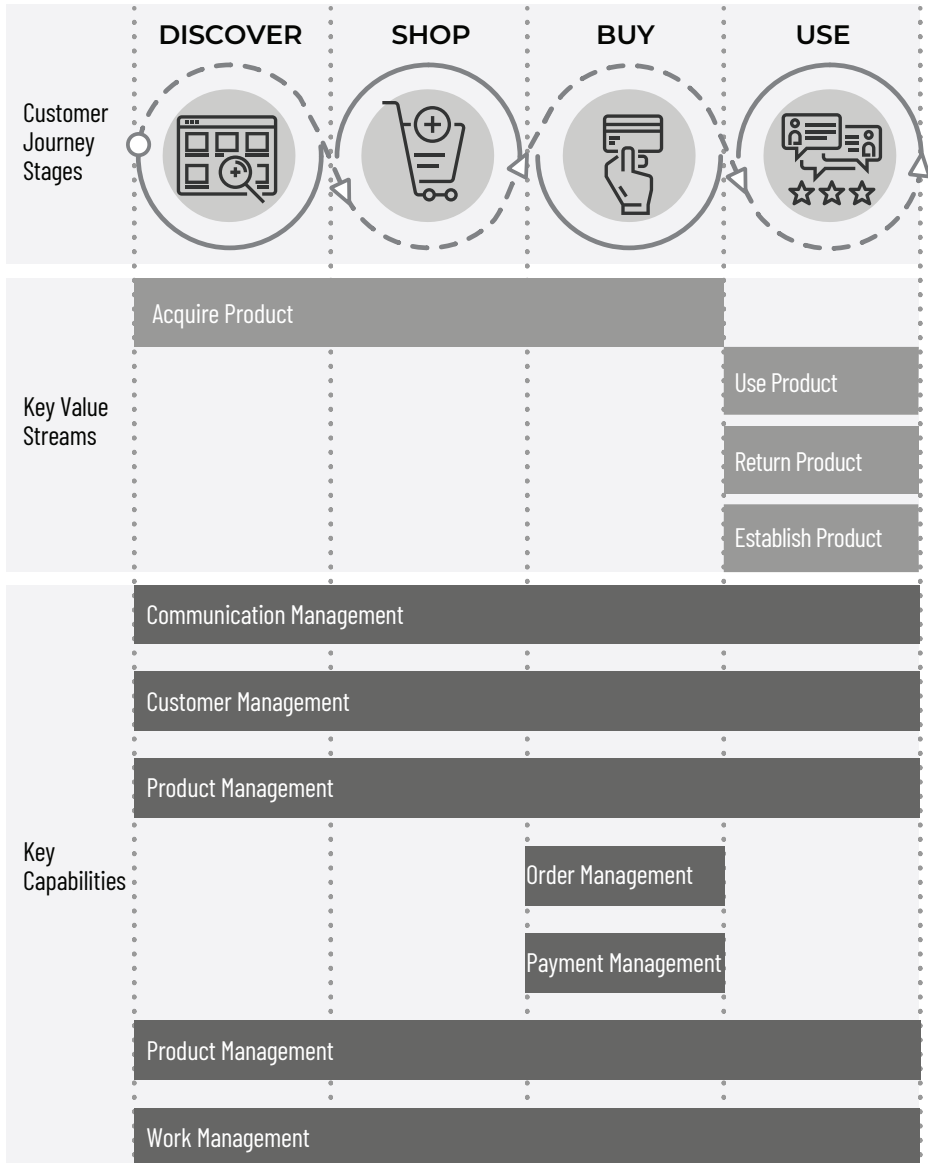

**Figure 4.2:** Alignment of Journeys, Value Streams, and Capabilities

Original diagram appears in *Strategy To Reality*, © 2023 Whynde Kuehn. The diagram is licensed under **Creative Commons Attribution-NoDerivatives 4.0 International (CC BY-ND 4.0)**. This license allows reusers to copy and distribute the material in any medium or format in unadapted form only. Please attribute work to Whynde Kuehn.