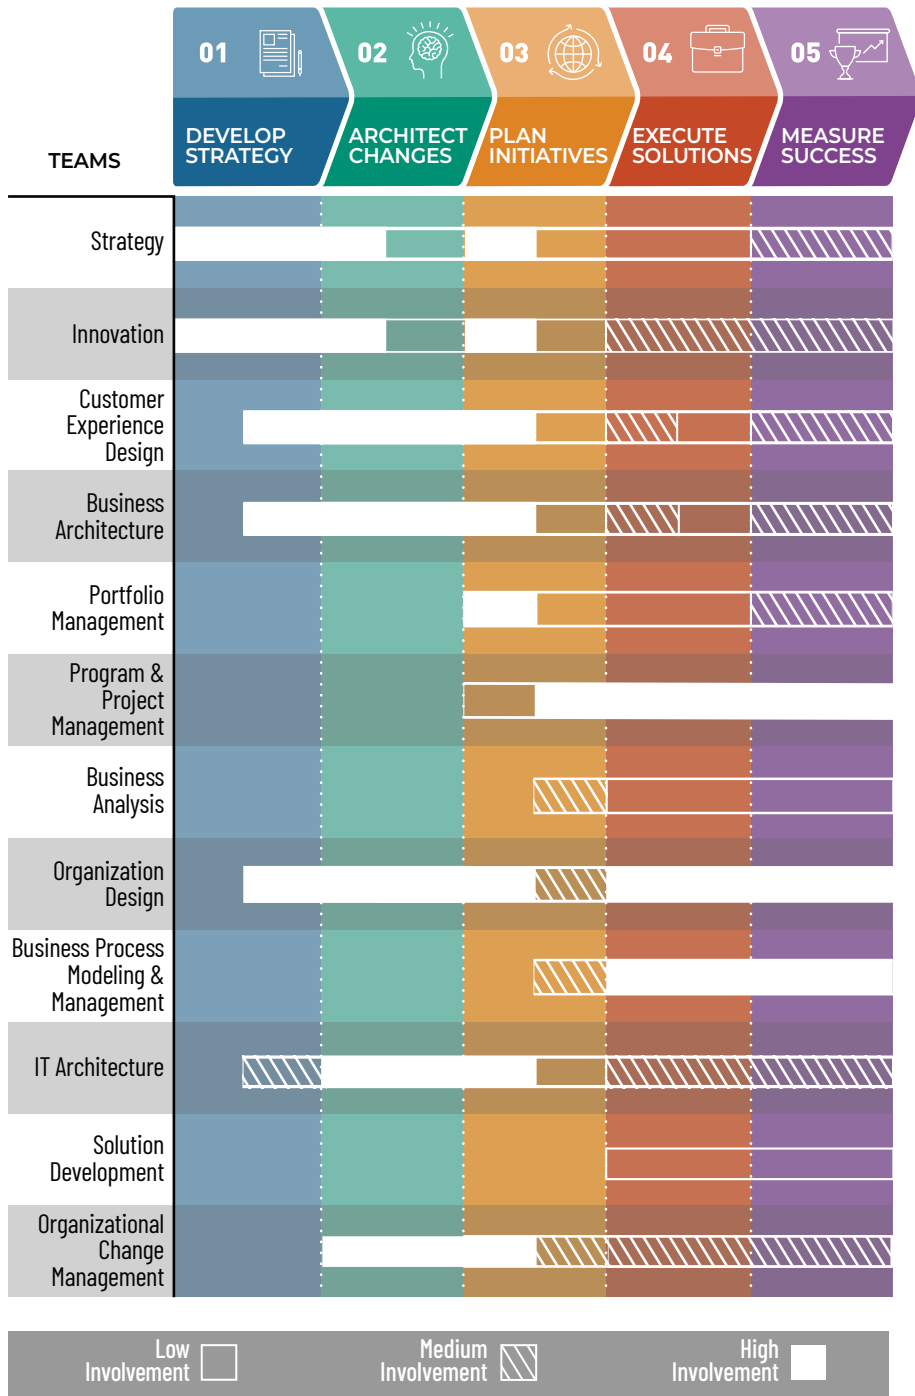

Figure 4.1: Team Involvement Across Strategy Execution

Original diagram appears in *Strategy To Reality*, © 2023 Whynde Kuehn. The diagram is licensed under **Creative Commons Attribution-NoDerivatives 4.0 International (CC BY-ND 4.0)**. This license allows reusers to copy and distribute the material in any medium or format in unadapted form only. Please attribute work to Whynde Kuehn.